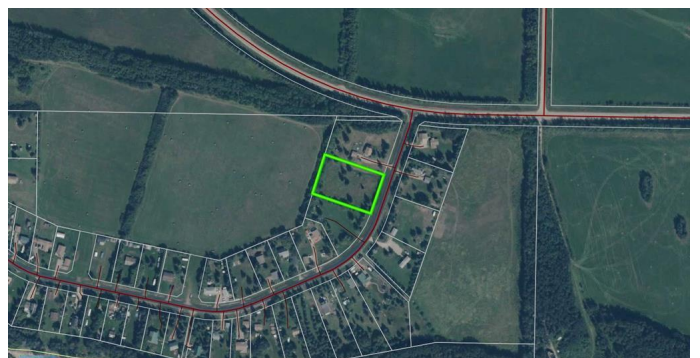

\$70,000 - 106, 15249 Twp Rd 665a Township, Lac La Biche County

MLS® #A2186829

\$70,000

0 Bedroom, 0.00 Bathroom,
Land on 1.35 Acres

Missawawi Lake Estate, Lac La Biche County,
Alberta

This 1.35-acre parcel of vacant land is nestled in a peaceful, quiet setting just on the outskirts of Lac La Biche. Having a level structure and being located near multiple lakes, this property offers the perfect canvas to build your dream cabin or house. Surrounded by mature trees, including large spruce trees, this lot ensures privacy and a natural retreat-like ambiance. This lot also has power available providing easy access for future connections. Whether you envision a weekend getaway or a permanent residence, this property provides an opportunity to create an atmosphere you desire in a truly desirable location.

Essential Information

MLS® #	A2186829
Price	\$70,000
Bathrooms	0.00
Acres	1.35
Type	Land
Sub-Type	Residential Land
Status	Active

Community Information

Address	106, 15249 Twp Rd 665a Township
Subdivision	Missawawi Lake Estate
City	Lac La Biche County